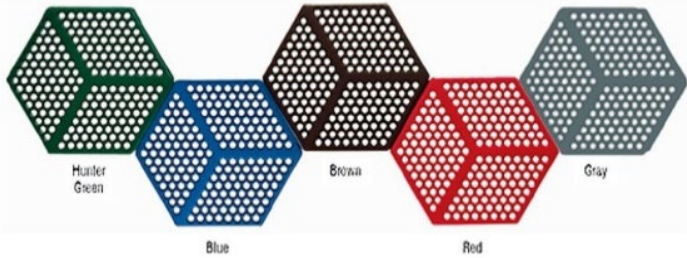

Colors:

- Posts – RED
- Decking – BROWN
- Handrails – TROPICAL YELLOW
- Plastics - BLUE

Equipment Manufacturer

Color Examples: Primary Palette

Glencannon

Old Meadow Play Area

Proposed Playground Items

Colors:

Proposed Playground Items

Seat Colors:

Frame Colors:

Equipment Manufacturer

ZZPQ230Q - 46" SQUARE TABLE WITH FOUR SEATS

Glencannon

Old Meadow Play Area

Proposed Playground Items

Seat Colors:

Frame Colors:

Equipment Manufacturer

ZZCN430P - 6' CONTEMPORARY BENCH WITH BACK

Playground Colors

Eco-Armor® Colors

Rope Colors and Boulder Colors

Post & Component Colors