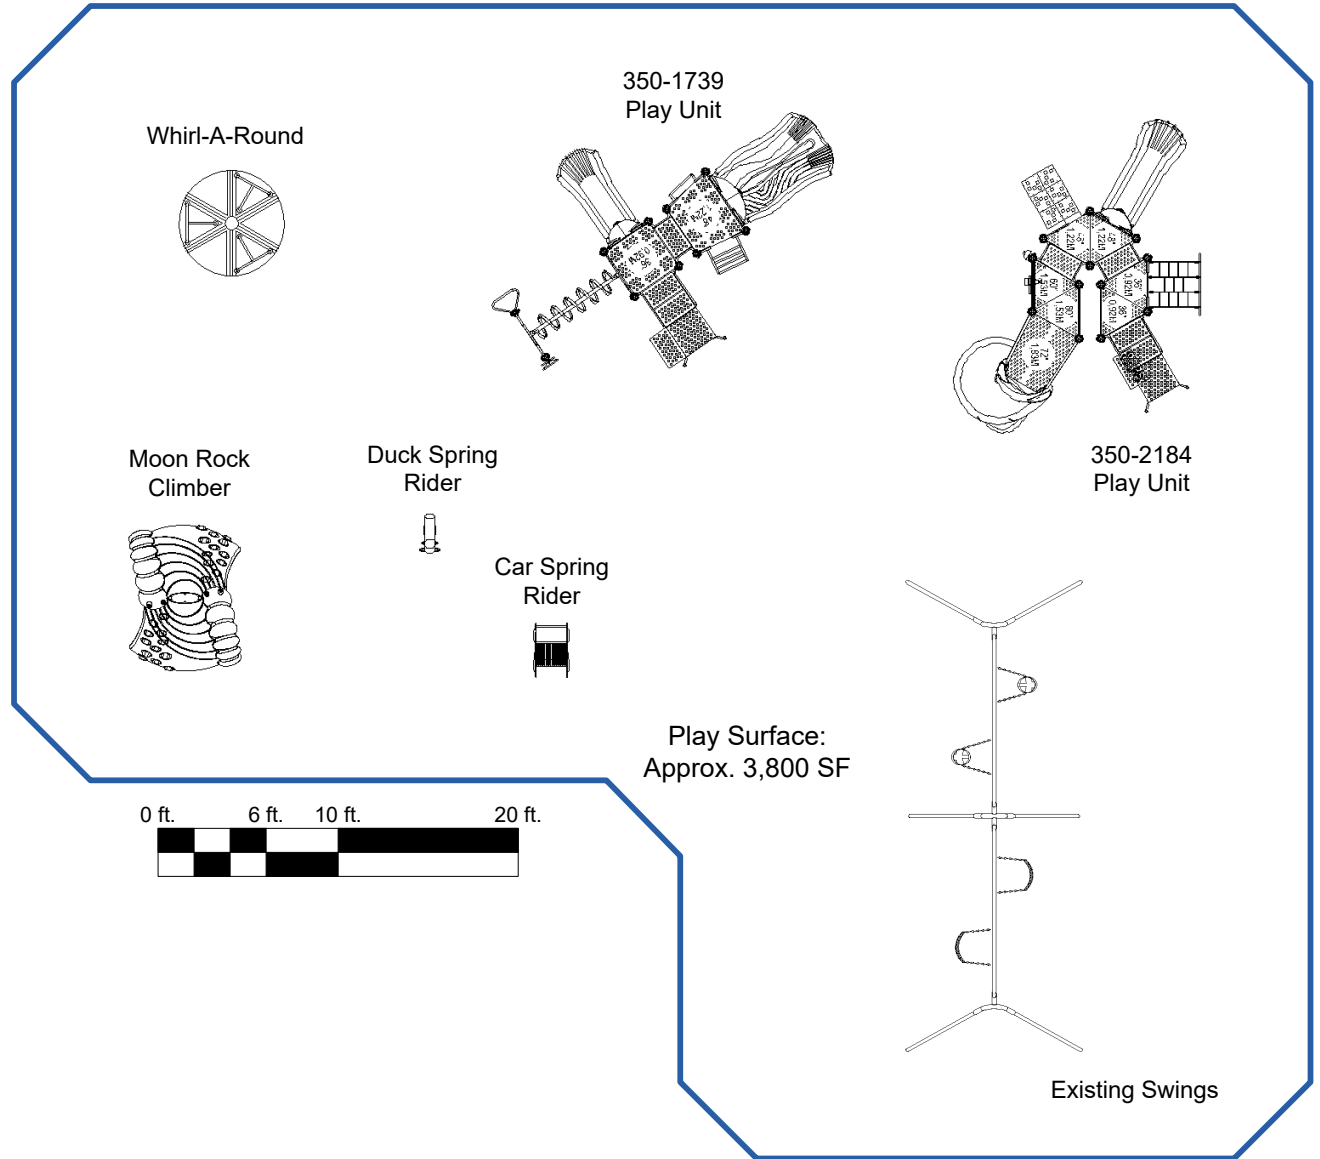

Glencannon

Old Meadow Play Area

Proposed Playground Items

Equipment Manufacturer

Overall Layout

Glencannon

Old Meadow Play Area

Proposed Playground Items

Proposed Playground Items

Seat Colors:

Frame Colors:

Equipment Manufacturer

ZZPQ230Q - 46" SQUARE TABLE WITH FOUR SEATS

Glencannon

Old Meadow Play Area

Proposed Playground Items

Seat Colors:

Frame Colors:

Equipment Manufacturer

ZZCN430P - 6' CONTEMPORARY BENCH WITH BACK

Playground Colors

Eco-Armor® Colors

Rope Colors and Boulder Colors

Post & Component Colors

2-Color Sheet Plastic

Rotomolded Colors

Equipment Manufacturer