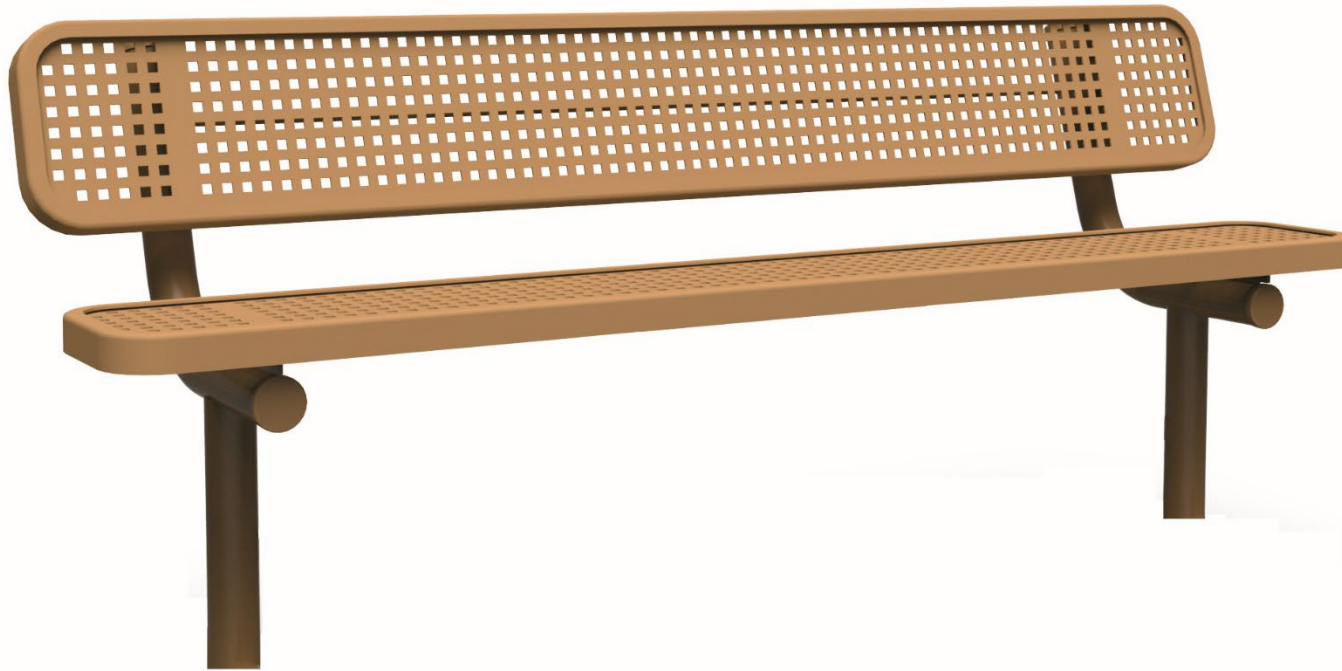

Color Examples: Primary Palette

Glencannon

Old Meadow Play Area

Proposed Playground Items

Equipment Manufacturer

Color Examples: Primary Palette

Glencannon

Old Meadow Play Area

Proposed Playground Items

Seat Colors:

Frame Colors:

Equipment Manufacturer

ZZPQ230Q - 46" SQUARE TABLE WITH FOUR SEATS

Glencannon

Old Meadow Play Area

Proposed Playground Items

Seat Colors:

Frame Colors:

Equipment Manufacturer

ZZCN430P - 6' CONTEMPORARY BENCH WITH BACK

Playground Colors

Eco-Armor® Colors

Rope Colors and Boulder Colors

Post & Component Colors